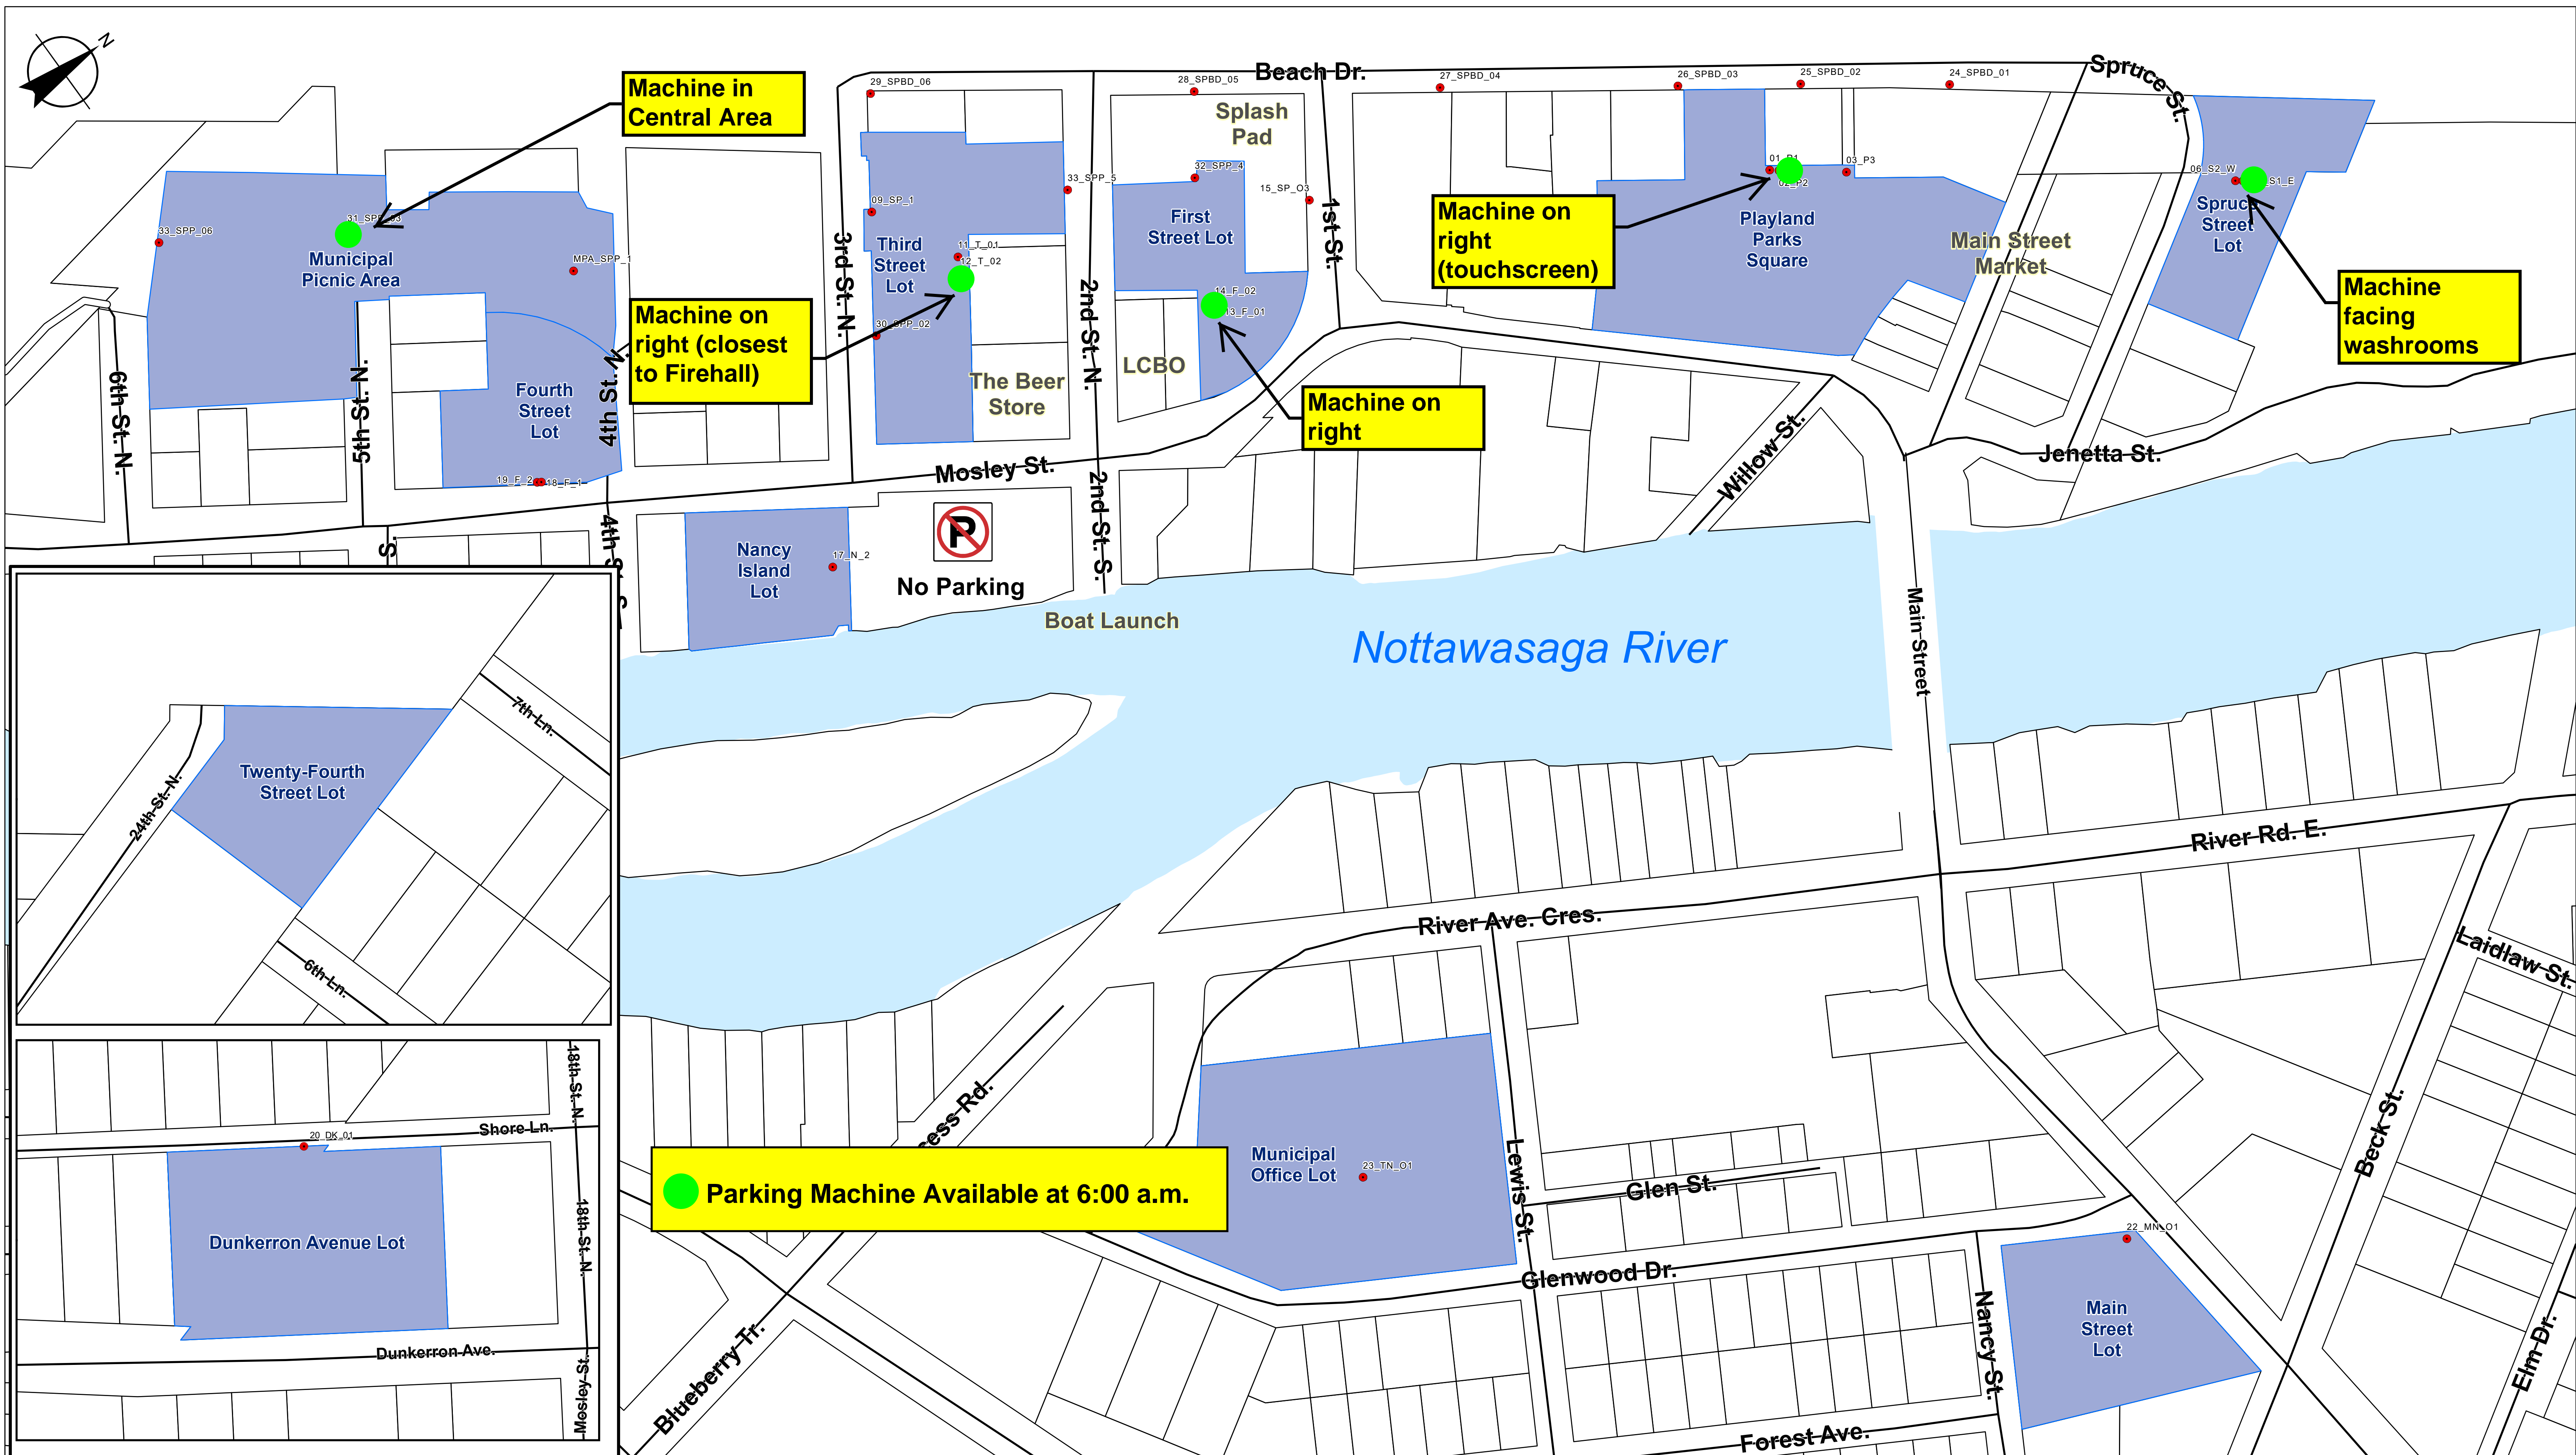

Town of Wasaga Beach

Municipal Parking Lots

0 75 150 m

IMPORTANT PLEASE NOTE

Municipal Parking Pass is NOT valid in Provincial Park Areas.

Not all Municipal Parking Lots may be available during Special Events.

This map, either in whole or in part, may not be reproduced without the written authority from © The Town of Wasaga Beach
Produced (in part) under license from:
© The Corporation of the County of Simcoe;
© Her Majesty the Queen in Right of Canada, Department of Natural Resources;
© Queens Printer, Ontario Ministry of Natural Resources;
© Teranet Enterprises Inc. and its suppliers;
© Members of the Ontario Geospatial Data Exchange.
All rights reserved. THIS IS NOT A PLAN OF SURVEY.

Machine in Central Area

Machine on right (closest to Firehall)

Machine on right (touchscreen)

Machine on right

Machine facing washrooms

● Parking Machine Available at 6:00 a.m.